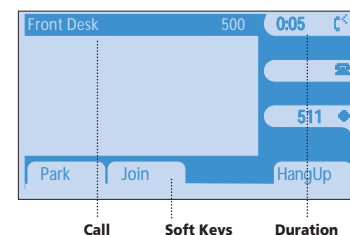

Outgoing call: ShoreTel 530

Main Display

- Unheard Voice Messages
- Missed Calls
- Logged Into Workgroup
- Logged Into Workgroup, In Wrap-Up
- Logged Out of Workgroup

Custom Keys - Call

- On Hook
- Off Hook
- Inactive / Do Not Disturb
- Incoming Call (Animated)
- On a Call
- On a Conference Call
- Call On Hold / Parked
- Remote Hold

Custom Keys - Monitored Extension

- Idle
- Inactive / Do Not Disturb
- Unheard Voice Messages
- Do Not Disturb / Unheard Messages
- Incoming Call (Animated)
- On a Call
- Incoming Call and On a Call
- On a Conference Call
- Call On Hold / Parked

Custom Keys - Speed Dial

- Speed Dial Extension