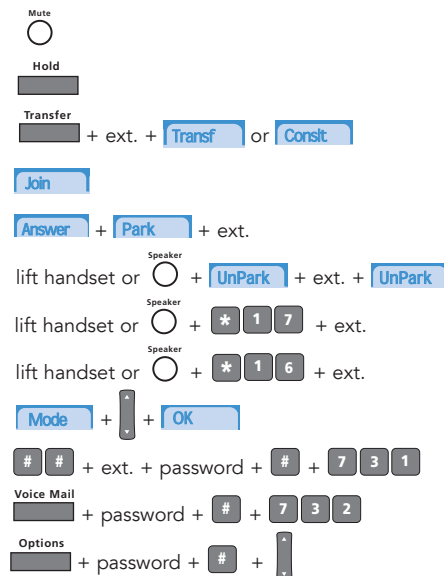

## PHONE OPERATION

### Place Calls Off and On Hook

Use the Speakerphone or a Headset

Use the Directory

Make a Conference Call

Use the Intercom

Redial and Check Missed Calls

Dial Paging Extension

number provided by administrator  
lift handset or  or  or

select appropriate call key  
lift handset or  +