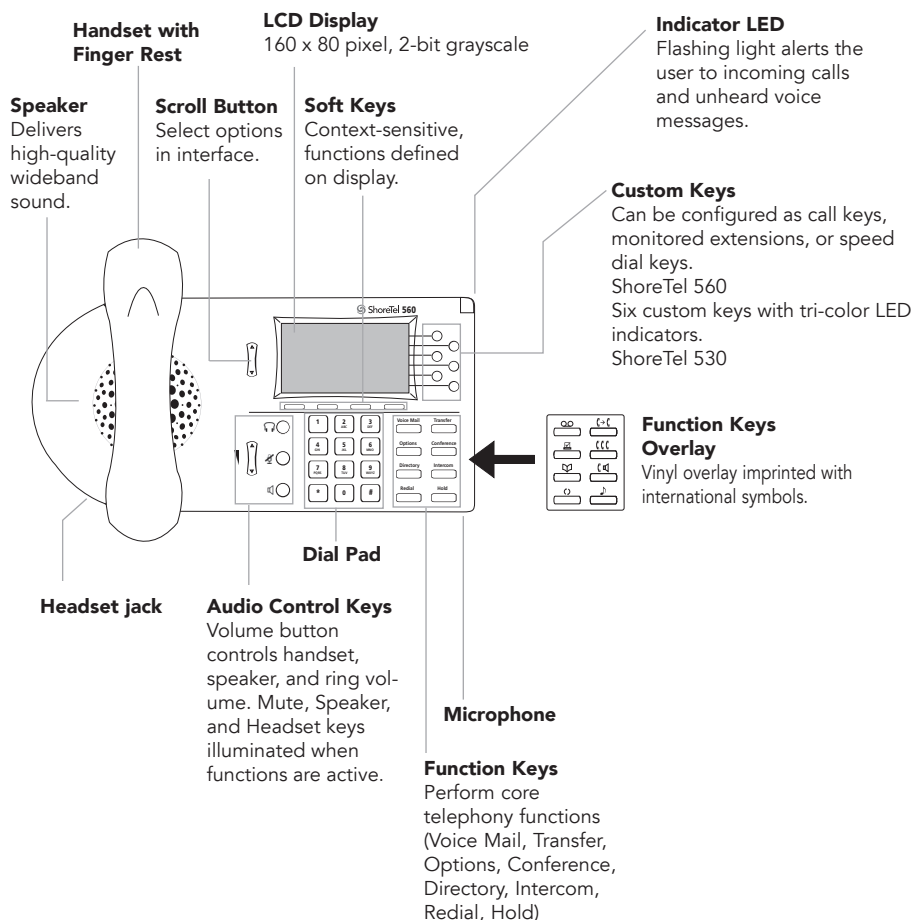

### Log In from Another Extension

## TROUBLESHOOTING

View Phone Information

Reboot Your Phone

lift handset or  +    + HG ext.  
press and hold  +

Voice Mail  + password +   
  + ext. + password +

Mute  + I-N-F-O +   
Mute  + R-E-S-E-T +

# ShoreTel 530/560 IP Phone Quick Reference

## GUIDE TO STATUS ICONS

**Note:** You can connect a supported headset into the 530/560 IP Phone by plugging the headset into the headset jack at the left corner of the phone chassis. Contact your system administrator for details.