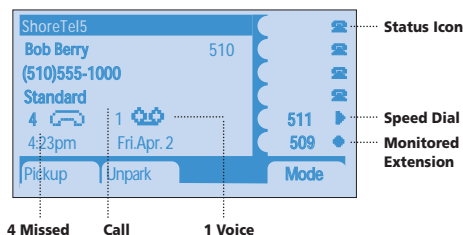

ShoreTel 560 Interface